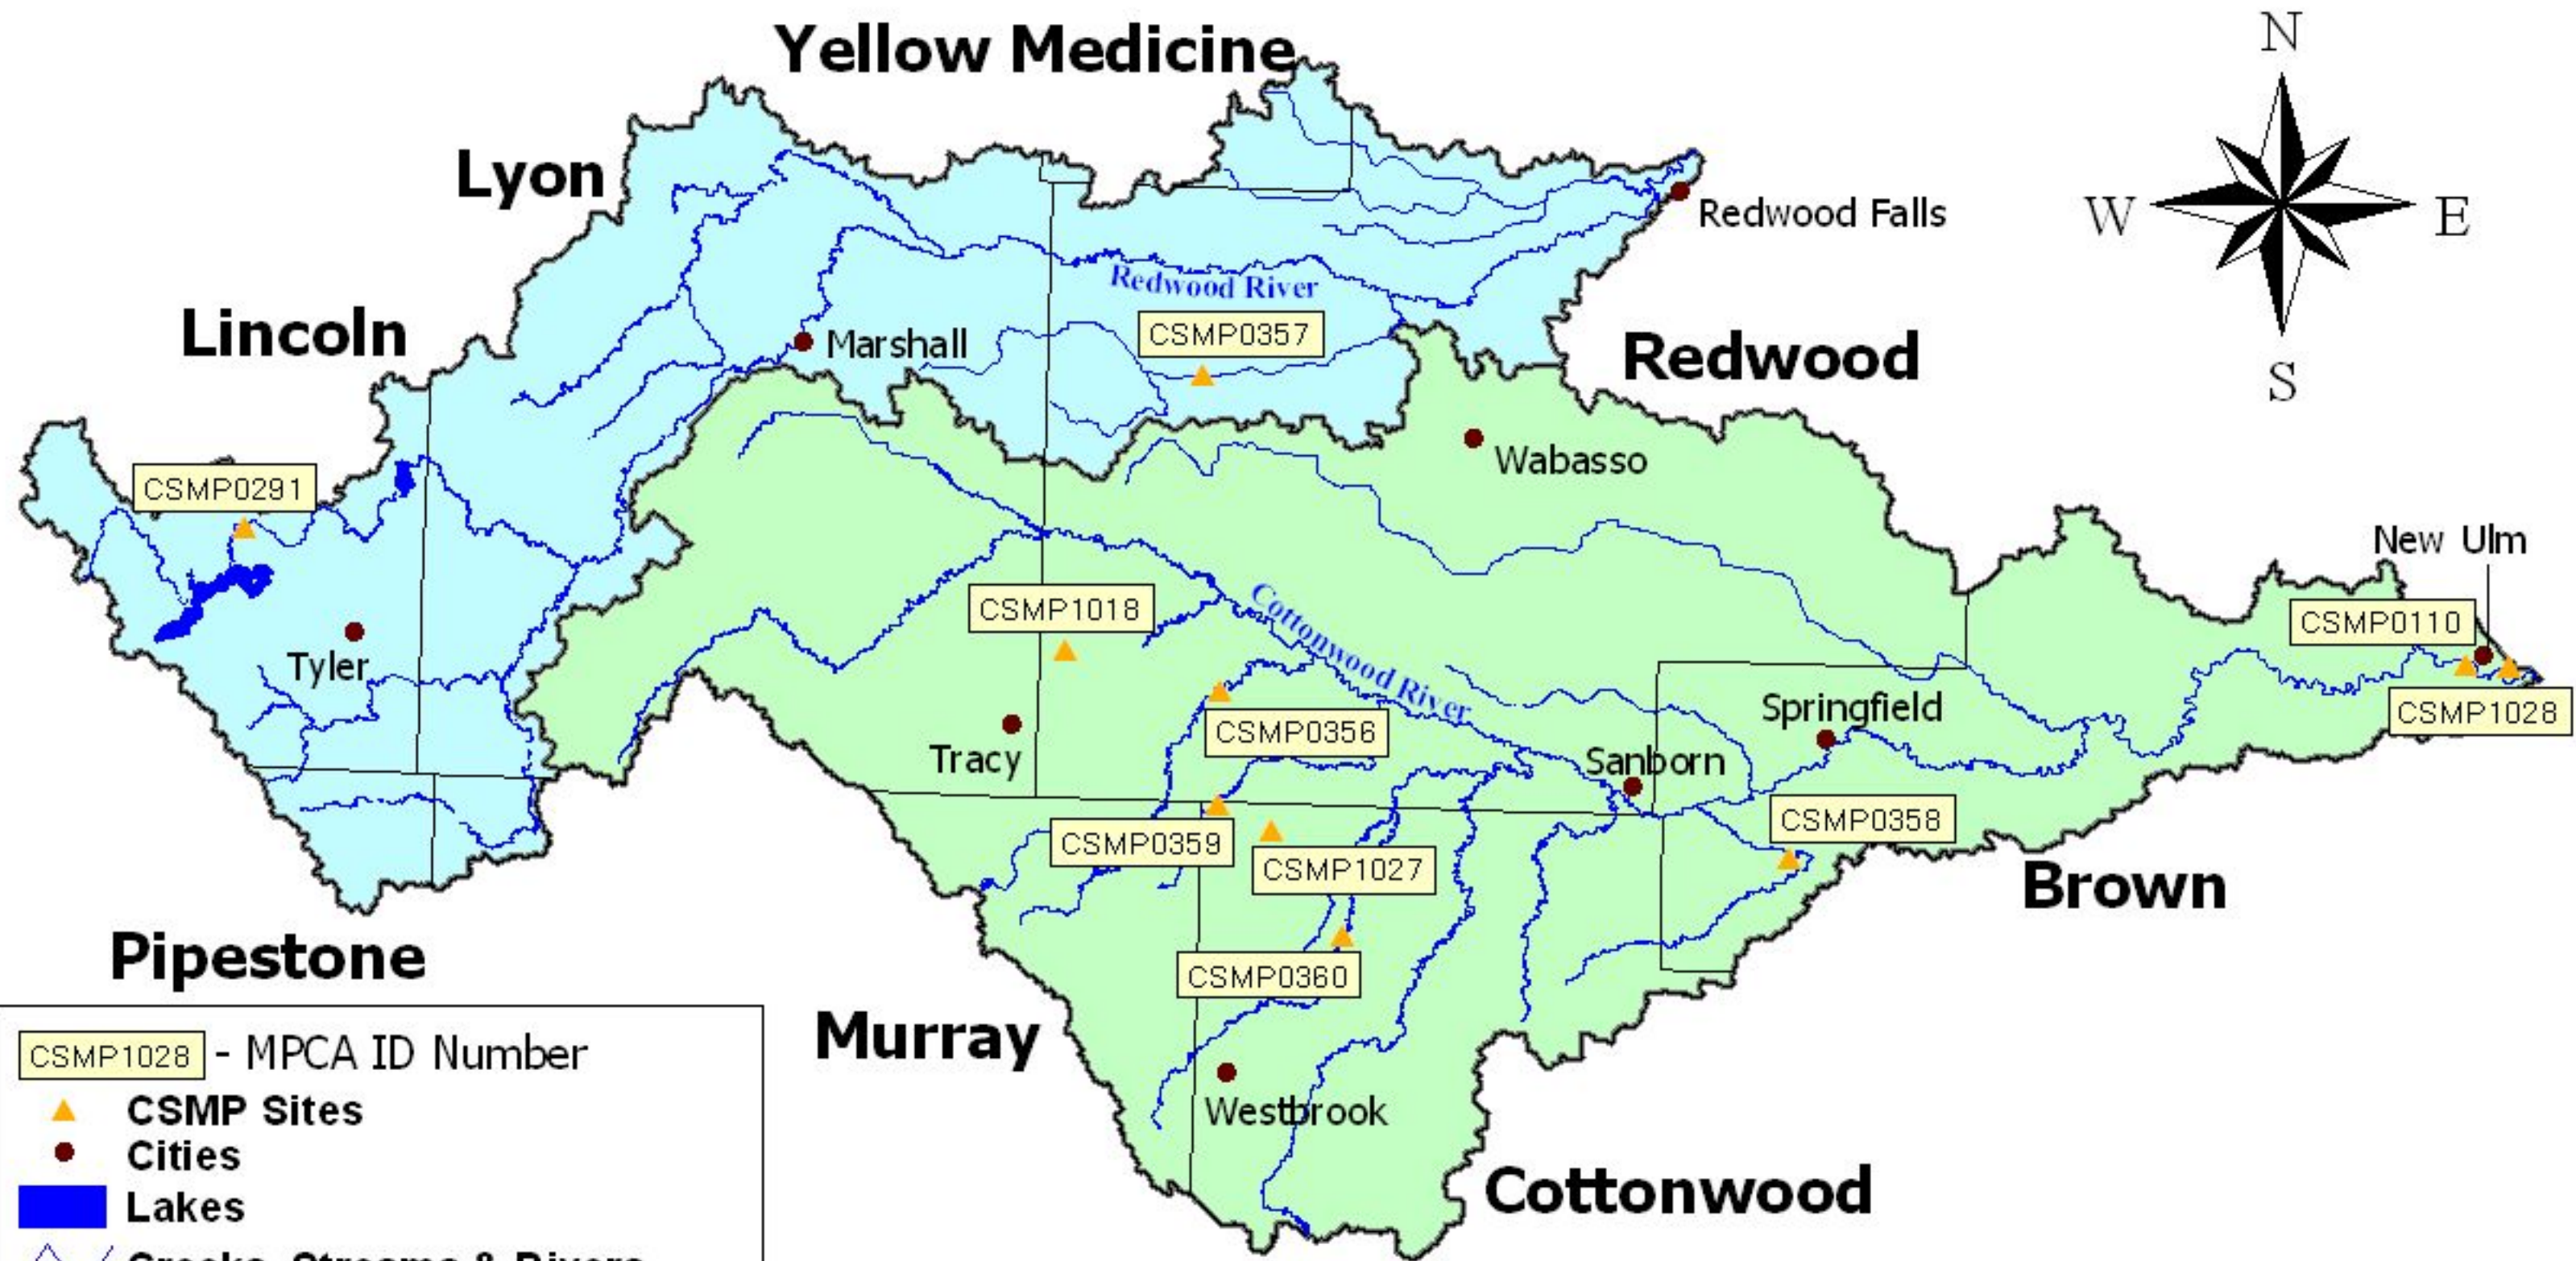

CSMP Sites in Redwood & Cottonwood Watersheds

CSMP1028 - MPCA ID Number

- ▲ CSMP Sites
- Cities
- Lakes
- ~ Creeks, Streams & Rivers
- Redwood River Watershed
- Cottonwood River Watershed
- County Borders

City
County